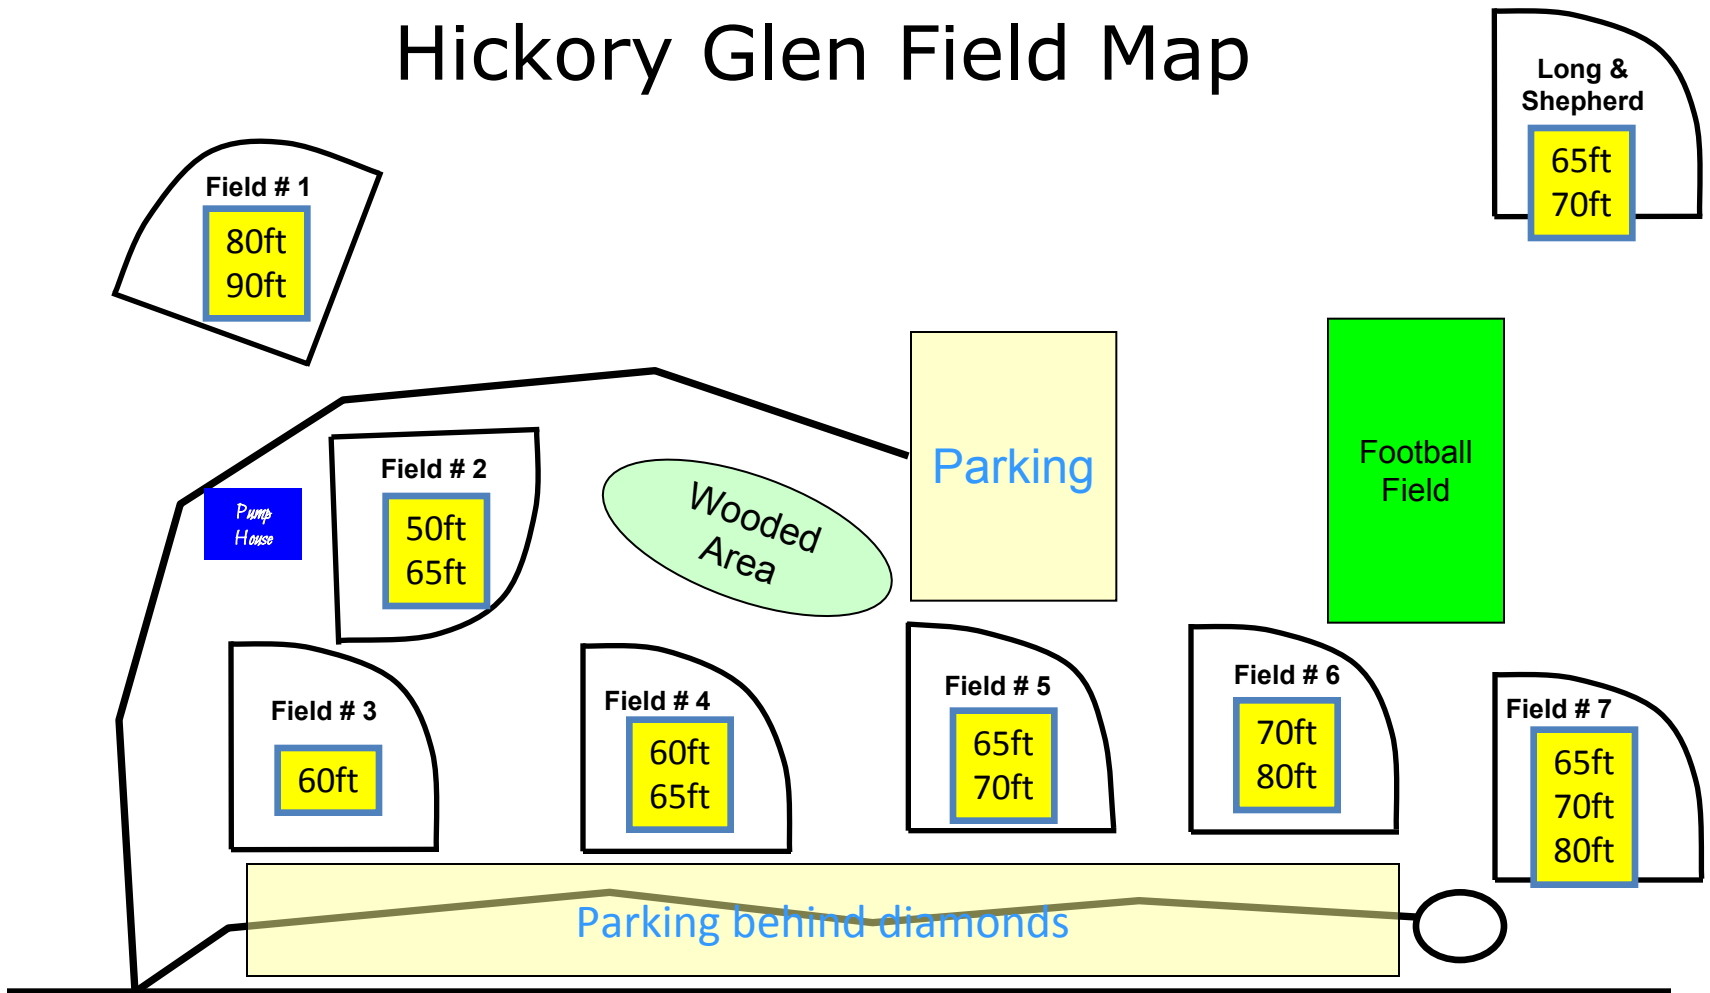

Hickory Glen Field Map

near 400 Glengary Rd.

Hickory Glen Park

Lakes Field Dimension Planning

KVBSA / NOBF	KVBSA NA	8U 60/40	9-10U 65/46	11-12U 70/50	13U-14U 80/54-90/ 60-6"	14-18U KVBSA 90/60-6"	NA	NA	NA	NA	NA
Lakes	T-Ball 50/36	8U Lakes 60/36	10U Lakes 60/44	12U Lakes 70/48	14U Lakes 80/54	Colt-Pal 90/60-6"	NA	NA	NA	NA	NA
Fields Requirements	40' Pitch 50' Bases	40' Pitch 60' Bases	46' Pitch 65' Bases	50' Pitch 70' Bases	54' Pitch 80' Bases	60' 6" Pitch 90' Bases	Grass Radius	Pitchers Mound Height	LF Foul Distance	CF Distance	RF Foul Distance
#1	No	No	No	Yes	Yes	Yes	95'	10"	300	340	300
#2	Yes	Yes	Yes	No	No	No	56'	0"	175	175	165
#3	No	Yes	No	No	No	No	50'	4"	120	150	120
#4	No	Yes	Yes	No	No	No	55'	4"	150	175	150
#5	No	Yes	Yes	Yes	No	No	68'	4-5"	175	200	175
#6	No	No	No	Yes	Yes	No	80'	8"	245	300	263
#7	No	Yes	Yes	Yes	To be revised	No	80'	6"-8"	240	310	240
Long	No	Yes	Yes	Yes	No	No	68'	4-5"	180	222	180
Shepherd	Yes	Yes	TBD	No	No	No	50'	0"	NA	NA	NA